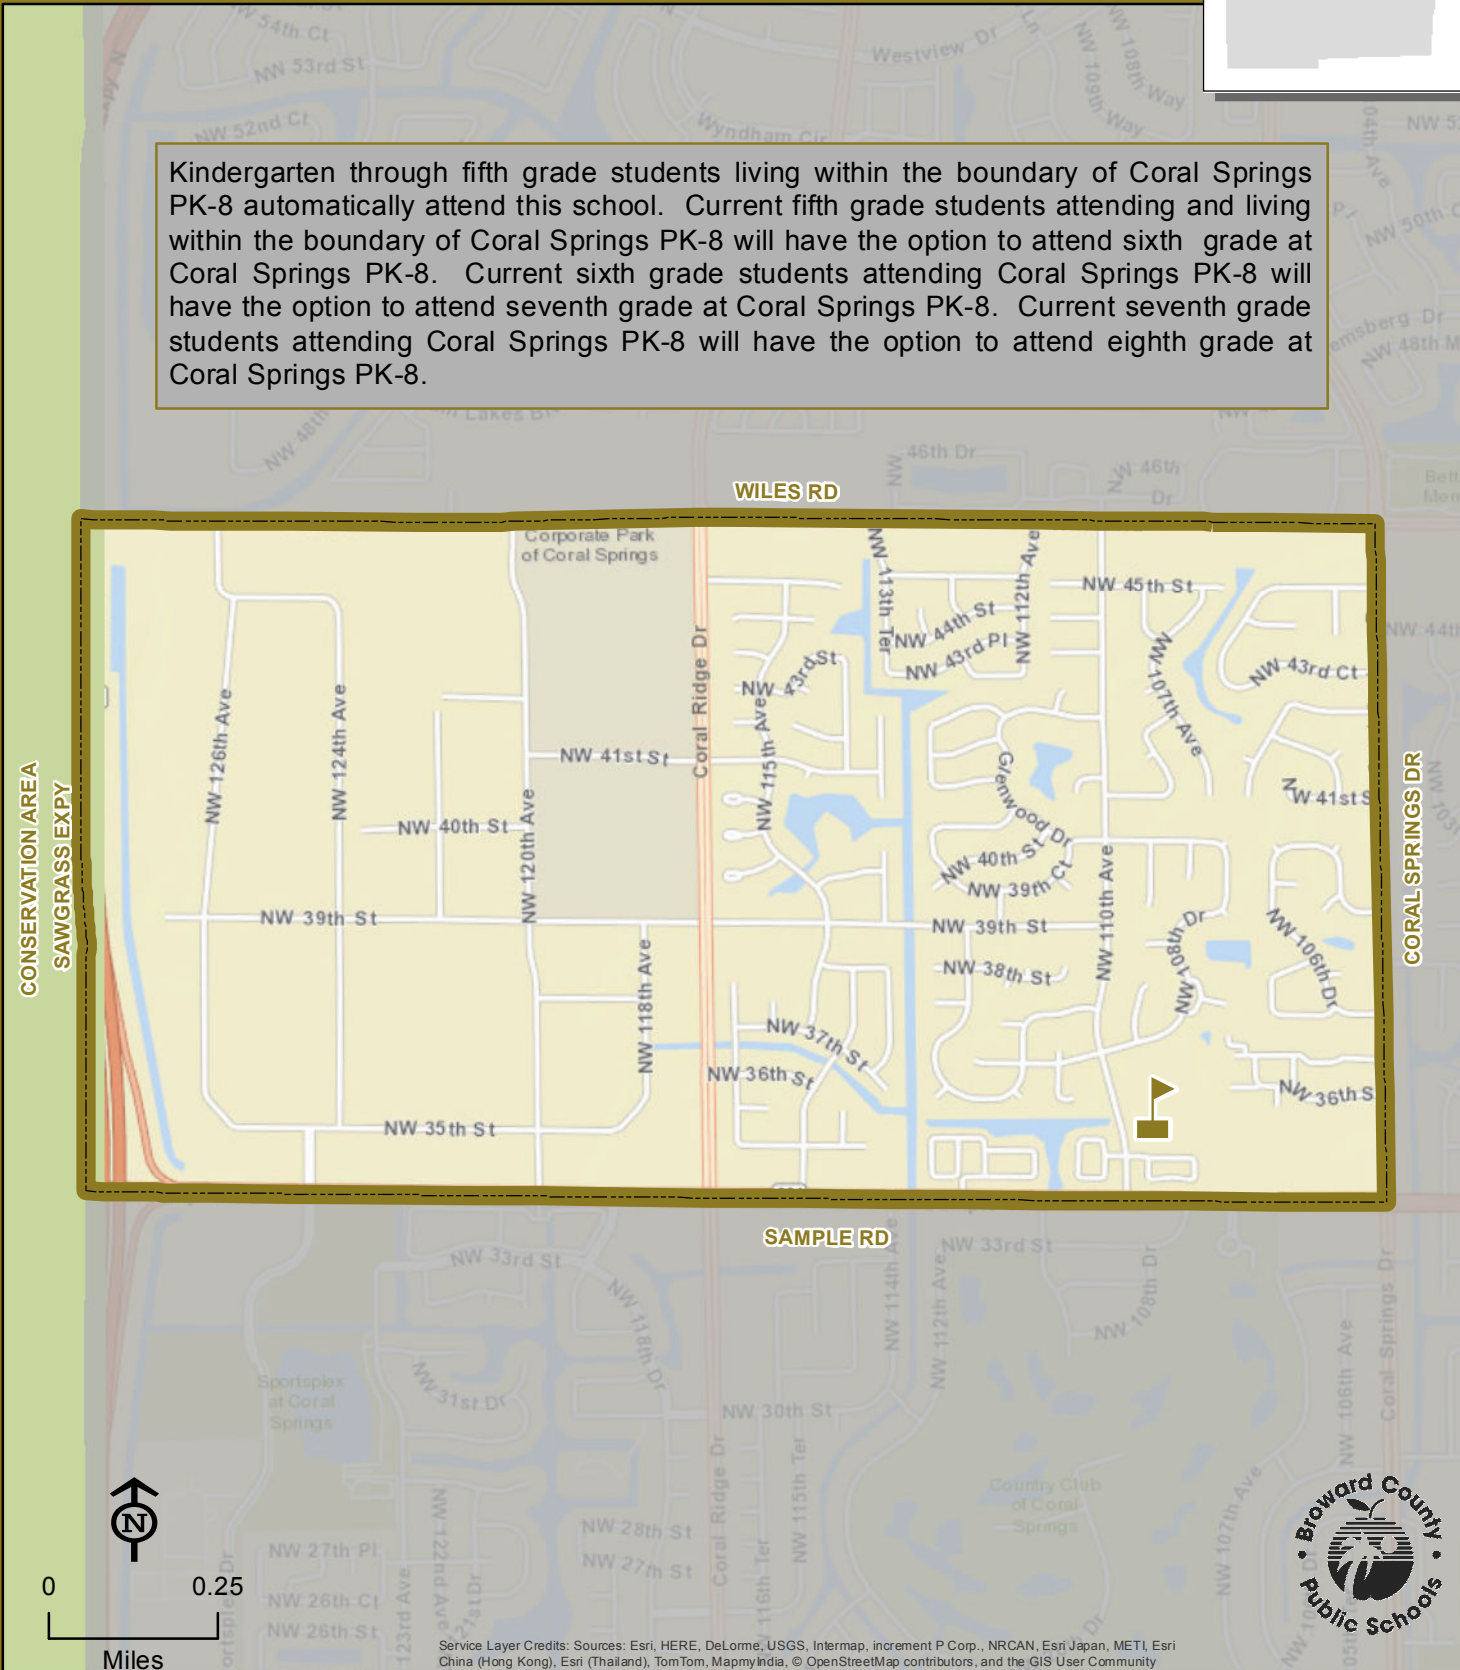

Kindergarten through fifth grade students living within the boundary of Coral Springs PK-8 automatically attend this school. Current fifth grade students attending and living within the boundary of Coral Springs PK-8 will have the option to attend sixth grade at Coral Springs PK-8. Current sixth grade students attending Coral Springs PK-8 will have the option to attend seventh grade at Coral Springs PK-8. Current seventh grade students attending Coral Springs PK-8 will have the option to attend eighth grade at Coral Springs PK-8.